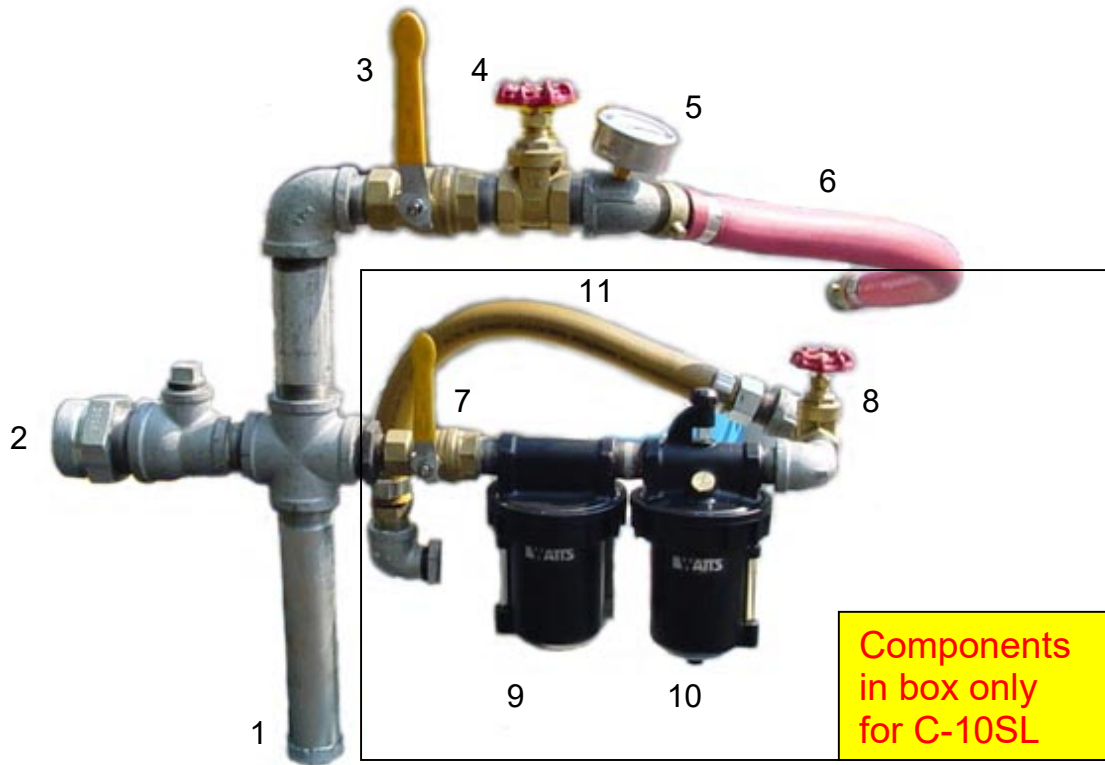

F-6: AIR PLUMBING

FIGURE 41

AIR ASSEMBLY

NO.	P/N	QTY	DESCRIPTION
1	705505	1	BASE
2	7504159	1	AIR SPUD
3	7203346	1	1-1/4" BALL VALVE W/ LOCKABLE HANDLE
4	7203075	1	1-1/4" GATE VALVE
5	613651	1	GAUGE
6	705240	1	1-1/4" RED HOSE
7 (C-10SL only)	7203345	1	1" BALL VALVE W/ LOCKABLE HANDLE
8 (C-10SL only)	7203080	1	1" GATE VALVE
9 (C-10SL only)	7210062	1	FILTER
10 (C-10SL only)	7210061	1	LUBRICATOR
11 (C-10SL only)	705843	1	1" YELLOW HOSE