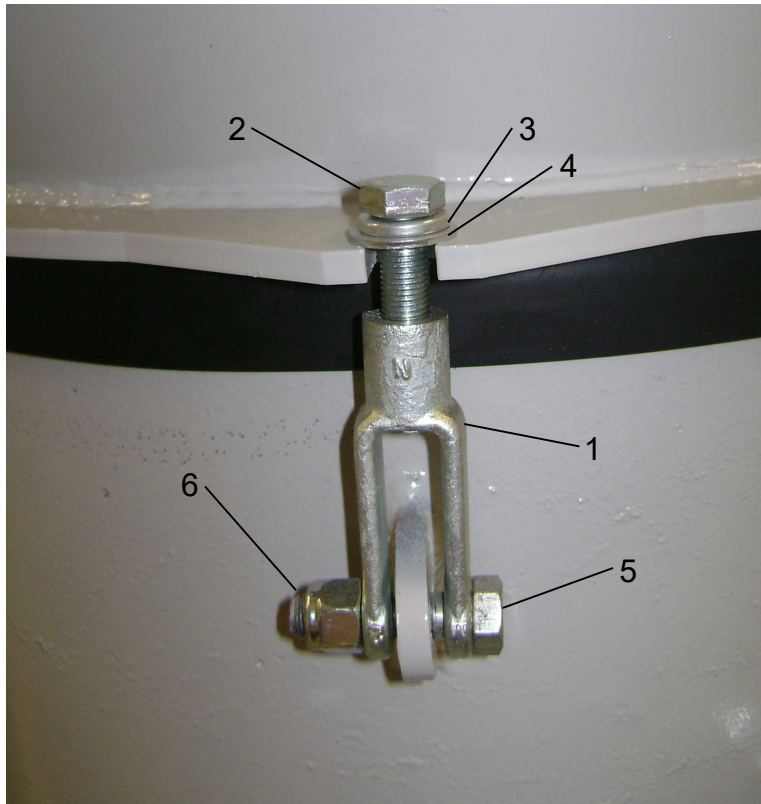

F-5: YOKE ASSEMBLY (705702)

FIGURE 39

NO.	P/N	QTY	DESCRIPTION
1	644220	1	YOKE
2	8045052	1	BOLT
3	8177012	1	LOCKWASHER
4	8172009	1	FLATWASHER
5	8041052	1	BOLT
6	8160003	1	LOCKNUT

FIGURE 40

NO.	P/N	QTY	DESCRIPTION
1	705363	2	PAD CLAMP
2	705441	2	WING NUT
3	705500 OR 720981	1	PAD STRAP-1" WEAR PLATE (5.5" OVERALL HEIGHT) OR PAD STRAP-2" WEAR PLATE (6.5" OVERALL HEIGHT)
3a	8041050	3	BOLT
3b	8177012	3	LOCKWASHER
4	705371	3	SPACER - 1"
5	705209	3	STAND
6	705254	3	TIE DOWN SCREW
7	705078	3	TIE DOWN CLAMP
8	705844	2	AXLE MOUNT
9	7704053	2	WHEEL & TIRE ASSY
10	720982	1	REAR SHIELD (BREAK OFF BOTTOM SECTION FOR 1" WEAR PLATE APPLICATION)
10a	8041050	3	BOLT
10b	8177012	3	LOCKWASHER
10c	8172009	3	FLAT WASHER
11	9475004	1	SIDE EXHAUST PLUG
12	8161009	2	LOCK NUT