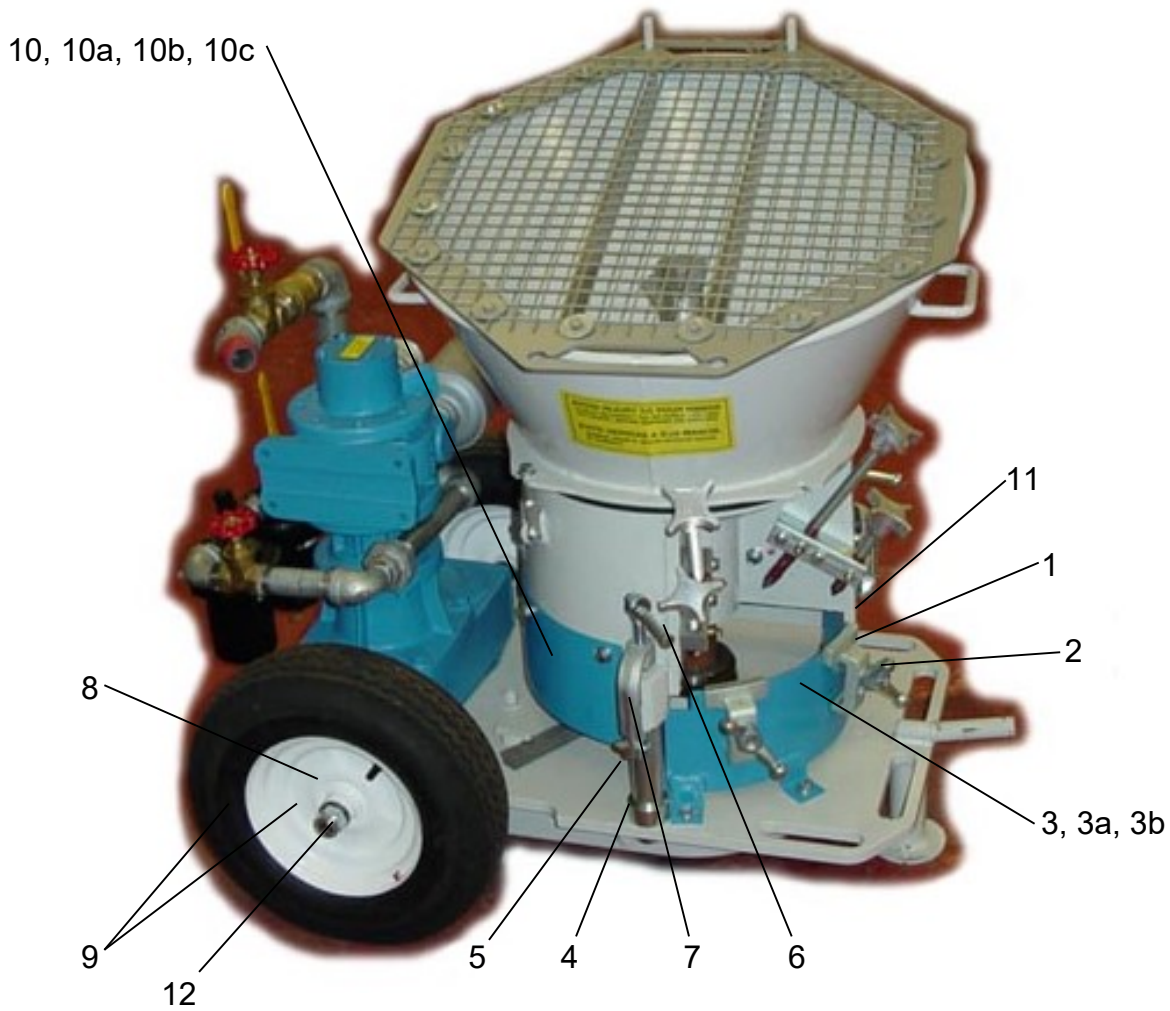

F-5: YOKE ASSEMBLY (705702)

FIGURE 39

NO.	P/N	QTY	DESCRIPTION
1	644220	1	YOKE
2	8045052	1	BOLT
3	8177012	1	LOCKWASHER
4	8172009	1	FLATWASHER
5	8041052	1	BOLT
6	8160003	1	LOCKNUT

FIGURE 40

NO.	P/N	QTY	DESCRIPTION
1	705363	2	PAD CLAMP
2	705441	2	WING NUT
3	705500 OR 720981	1	PAD STRAP-1" WEAR PLATE (5.5" OVERALL HEIGHT) OR PAD STRAP-2" WEAR PLATE (6.5" OVERALL HEIGHT)
3a	8041050	3	BOLT
3b	8177012	3	LOCKWASHER
4	705371	3	SPACER - 1"
5	705209	3	STAND
6	705254	3	TIE DOWN SCREW
7	705078	3	TIE DOWN CLAMP
8	705844	2	AXLE MOUNT
9	7704053	2	WHEEL & TIRE ASSY
10	720982	1	REAR SHIELD (BREAK OFF BOTTOM SECTION FOR 1" WEAR PLATE APPLICATION)
10a	8041050	3	BOLT
10b	8177012	3	LOCKWASHER
10c	8172009	3	FLAT WASHER
11	9475004	1	SIDE EXHAUST PLUG
12	8161009	2	LOCK NUT